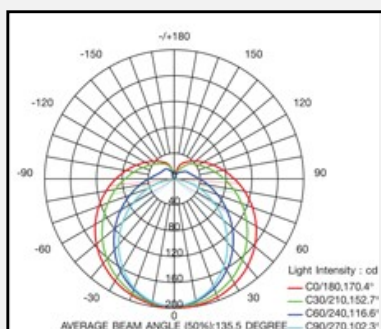

### SPECIFICATION

Product Model	T8-18N-DC
Power	18W
Lumen	2,400 Lumen
Lumen/Watt	133 Lumen/Watt
Input Voltage	DC90-120V
Power Factor	PF > 0.95 +/- 2%
Operation Temperature	- 40°C to 70°C
Color Temperature (CCT)	2,700 / 5,000 / 6,500 K
Color Rendering (Ra)	CRI > 80
Material	Aluminium + PC
Beam Angle	140 °
IP Rate	IP 30
THDi (%)	< 15%
Life Time	50,000 Hrs.
Dimension ( AxB )	1200xØ26 mm.
Weight	300 g.

### PHOTOMETRIC DATA