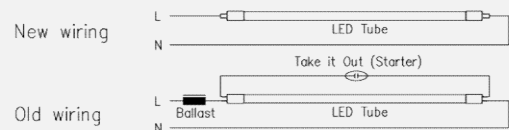

DIMENSION

LEDSAVE (THAILAND) CO.,LTD.

15/16 Moo 18 T.Bangphli-Yai A.Bangphli Samutprakan 10540 โทร. 02-045-4768-9 , แฟกซ์ 02-045-3884-5

Email : admin@ledsave.co.th , Line : @LEDSAVE , Facebook.com/Ledsave