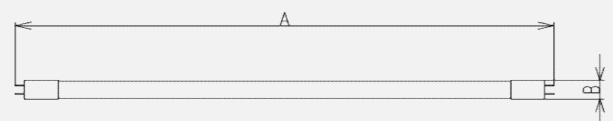

DIMENSION

LEDSAVE (THAILAND) CO.,LTD.

15/16 Moo 18 T.Bangphli-Yai A.Bangphli Samutprakan 10540 โทร. 02-045-4768-9 , แฟกซ์ 02-045-3884-5

Email : admin@ledsave.co.th , Line : @LEDSAVE , Facebook.com/Ledsave